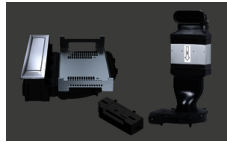

40.002.288.00 / CHF 3973.-
BORA Set PKA3 + ULS, Professional 3.0