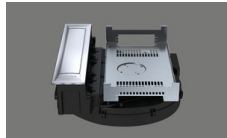

40.002.233.00 / CHF 3229.-
BORA hob extraction system PKAS3, Professional 3.0