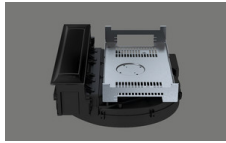

40.002.300.00 / CHF 6323.-
BORA Set PKAS3 + 2x PKCH3, Professional 3.0

40.002.233.00 / CHF 3229.-
BORA hob extraction system PKAS3, Professional 3.0

BORA Set PKA3AB + 2 x PKFI3 Professional 3.0 > Web link

40.002.297.00 / CHF 9597.-
BORA Set PKAS3AB + 2x PKFI3AB Professional 3.0

40.002.299.00 / CHF 10108.-
BORA Set PKAS3AB + PKFI3 + PKT3, Professional 3.0

40.002.301.00 / CHF 7543.-
BORA Set PKAS3AB + 2x PKCH3, Professional 3.0