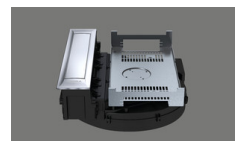

40.002.233.00 / CHF 3229.-
BORA hob extraction system PKAS3, Professional 3.0