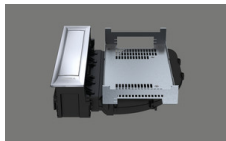

40.002.231.00 / CHF 2152.-
BORA hob extractor PKA3, Professional 3.0