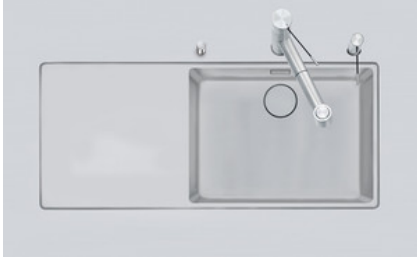

Daneo DAN 100-55 EL Ambio

[> Web link](#)

Fitting style
Sink imprints

Model
DAN 100-55 EL Ambio

Material
Stainless steel

Cabinet size
60 cm

Basket
3½" Space-saving Desino

Surface
Matt

Dimensions
550x400x188mm

Product description

Available for SmartSteel Collection in the following finishes:
Satin finish | Broadband finish | Swirl finish