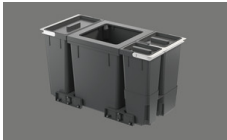

Compatible Articles

40.002.269.00 / CHF
256.-
Müllex X-Line container
X80 L6